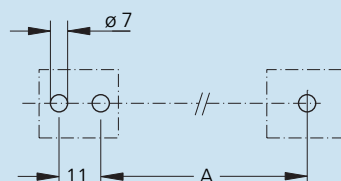

Tube of stainless steel fine ground Tube of aluminium black powder coated

A*	L	Order no.	Order no.
300	455	FG6-20.300.37	FG6-20.300.54

* Other handle lengths on request

Technical data

Emergency stop
(2 NC + 1 NO contacts)

Switching voltage

24 V DC
10 mA

Mounting cutout

Door solenoid tumbler see page 304-305.