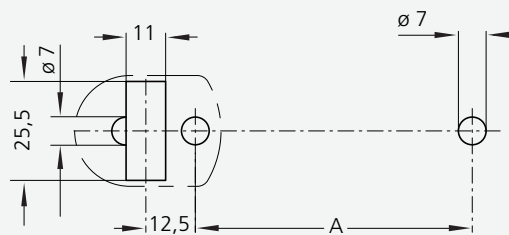

5/2-Solenoid valve

Typ FG4-P5.W
with angled adaptor

Typ FG4-P5.G
with straight adaptor

Compressed air connections (2) and (4)

Exit air

Compressed air connection (1) right

Compressed air connection (1) left

5/2-Solenoid valve

Mounting cutout

Typ FG4-P5.WL

Typ FG4-P5.GL

Handles with 5/2-solenoid valve

A*	L		Order no.
300	360	with angled adaptor left	FG4-P5.WL300.11
		with straight adaptor left	FG4-P5.GL300.11
		with angled adaptor right	FG4-P5.WR300.11
		with straight adaptor right	FG4-P5.GR300.11

*Other handle lengths on request

All dimensions in mm.