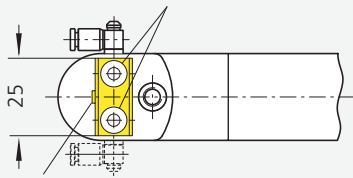

5/2-Solenoid valve

Typ FG4-P5.W
with angled adaptor

Typ FG4-P5.G
with straight adaptor

Compressed air connections (2) and (4)

Exit air

Compressed air connection (1) right

Compressed air connection (1) left

5/2-Solenoid valve

Mounting cutout

Typ FG4-P5.WL

Typ FG4-P5.GL

Handles with 5/2-solenoid valve

A*	L		Order no.
300	360	with angled adaptor left	FG4-P5.WL300.11
		with straight adaptor left	FG4-P5.GL300.11
		with angled adaptor right	FG4-P5.WR300.11
		with straight adaptor right	FG4-P5.GR300.11

*Other handle lengths on request

All dimensions in mm.