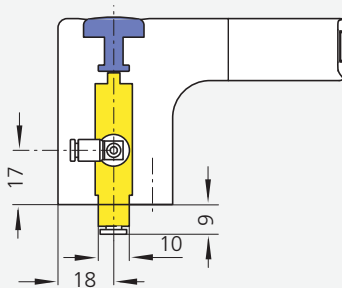

5/2-Solenoid valve

Typ FG4-P5.W
with angled adaptor

Typ FG4-P5.G
with straight adaptor

Compressed air connections (2) and (4)

Exit air

Compressed air connection (1) right

Compressed air connection (1) left

5/2-Solenoid valve

Mounting cutout

Typ FG4-P5.WL

Typ FG4-P5.GL

Handles with 5/2-solenoid valve

A*	L		Order no.
300	360	with angled adaptor left	FG4-P5.WL300.11
		with straight adaptor left	FG4-P5.GL300.11
		with angled adaptor right	FG4-P5.WR300.11
		with straight adaptor right	FG4-P5.GR300.11

*Other handle lengths on request

All dimensions in mm.