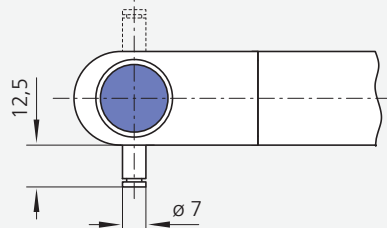

5/2-Solenoid valve

Typ FG4-P5.W
with angled adaptor

Typ FG4-P5.G
with straight adaptor

Compressed air connections (2) and (4)

Exit air

Compressed air connection (1) right

Compressed air connection (1) left

5/2-Solenoid valve

Mounting cutout

Typ FG4-P5.WL

Typ FG4-P5.GL

Handles with 5/2-solenoid valve

A*	L		Order no.
300	360	with angled adaptor left	FG4-P5.WL300.11
		with straight adaptor left	FG4-P5.GL300.11
		with angled adaptor right	FG4-P5.WR300.11
		with straight adaptor right	FG4-P5.GR300.11

*Other handle lengths on request

All dimensions in mm.