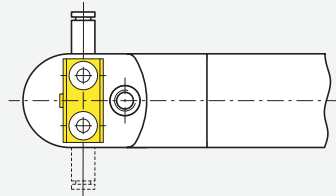

5/2-Solenoid valve

Typ FG4-P5.W
with angled adaptor

Typ FG4-P5.G
with straight adaptor

Compressed air connections (2) and (4)

Exit air

Compressed air connection (1) right

Compressed air connection (1) left

5/2-Solenoid valve

Mounting cutout

Typ FG4-P5.WL

Typ FG4-P5.GL

Handles with 5/2-solenoid valve

A*	L		Order no.
300	360	with angled adaptor left	FG4-P5.WL300.11
		with straight adaptor left	FG4-P5.GL300.11
		with angled adaptor right	FG4-P5.WR300.11
		with straight adaptor right	FG4-P5.GR300.11

*Other handle lengths on request

All dimensions in mm.