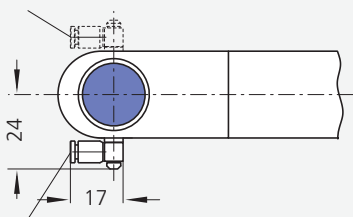

5/2-Solenoid valve

Typ FG4-P5.W
with angled adaptor

Typ FG4-P5.G
with straight adaptor

Compressed air connections (2) and (4)

Exit air

Compressed air connection (1) right

Compressed air connection (1) left

5/2-Solenoid valve

Mounting cutout

Typ FG4-P5.WL

Typ FG4-P5.GL

Handles with 5/2-solenoid valve

A*	L		Order no.
300	360	with angled adaptor left	FG4-P5.WL300.11
		with straight adaptor left	FG4-P5.GL300.11
		with angled adaptor right	FG4-P5.WR300.11
		with straight adaptor right	FG4-P5.GR300.11

*Other handle lengths on request

All dimensions in mm.