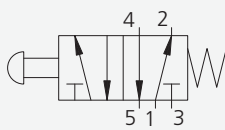

5/2-Solenoid valve

Typ FG4-P5.W
with angled adaptor

Typ FG4-P5.G
with straight adaptor

Compressed air connections (2) and (4)

Exit air

Compressed air connection (1) right

Compressed air connection (1) left

5/2-Solenoid valve

Mounting cutout

Typ FG4-P5.WL

Typ FG4-P5.GL

Handles with 5/2-solenoid valve

A*	L		Order no.
300	360	with angled adaptor left	FG4-P5.WL300.11
		with straight adaptor left	FG4-P5.GL300.11
		with angled adaptor right	FG4-P5.WR300.11
		with straight adaptor right	FG4-P5.GR300.11

*Other handle lengths on request

All dimensions in mm.