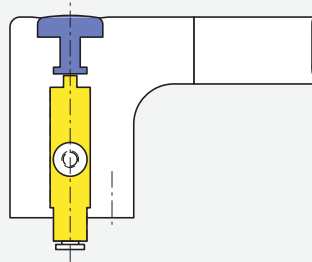

5/2-Solenoid valve

Typ FG4-P5.W
with angled adaptor

Typ FG4-P5.G
with straight adaptor

Compressed air connections (2) and (4)

Exit air

Compressed air connection (1) right

Compressed air connection (1) left

5/2-Solenoid valve

Mounting cutout

Typ FG4-P5.WL

Typ FG4-P5.GL

Handles with 5/2-solenoid valve

A*	L		Order no.
300	360	with angled adaptor left	FG4-P5.WL300.11
		with straight adaptor left	FG4-P5.GL300.11
		with angled adaptor right	FG4-P5.WR300.11
		with straight adaptor right	FG4-P5.GR300.11

*Other handle lengths on request

All dimensions in mm.